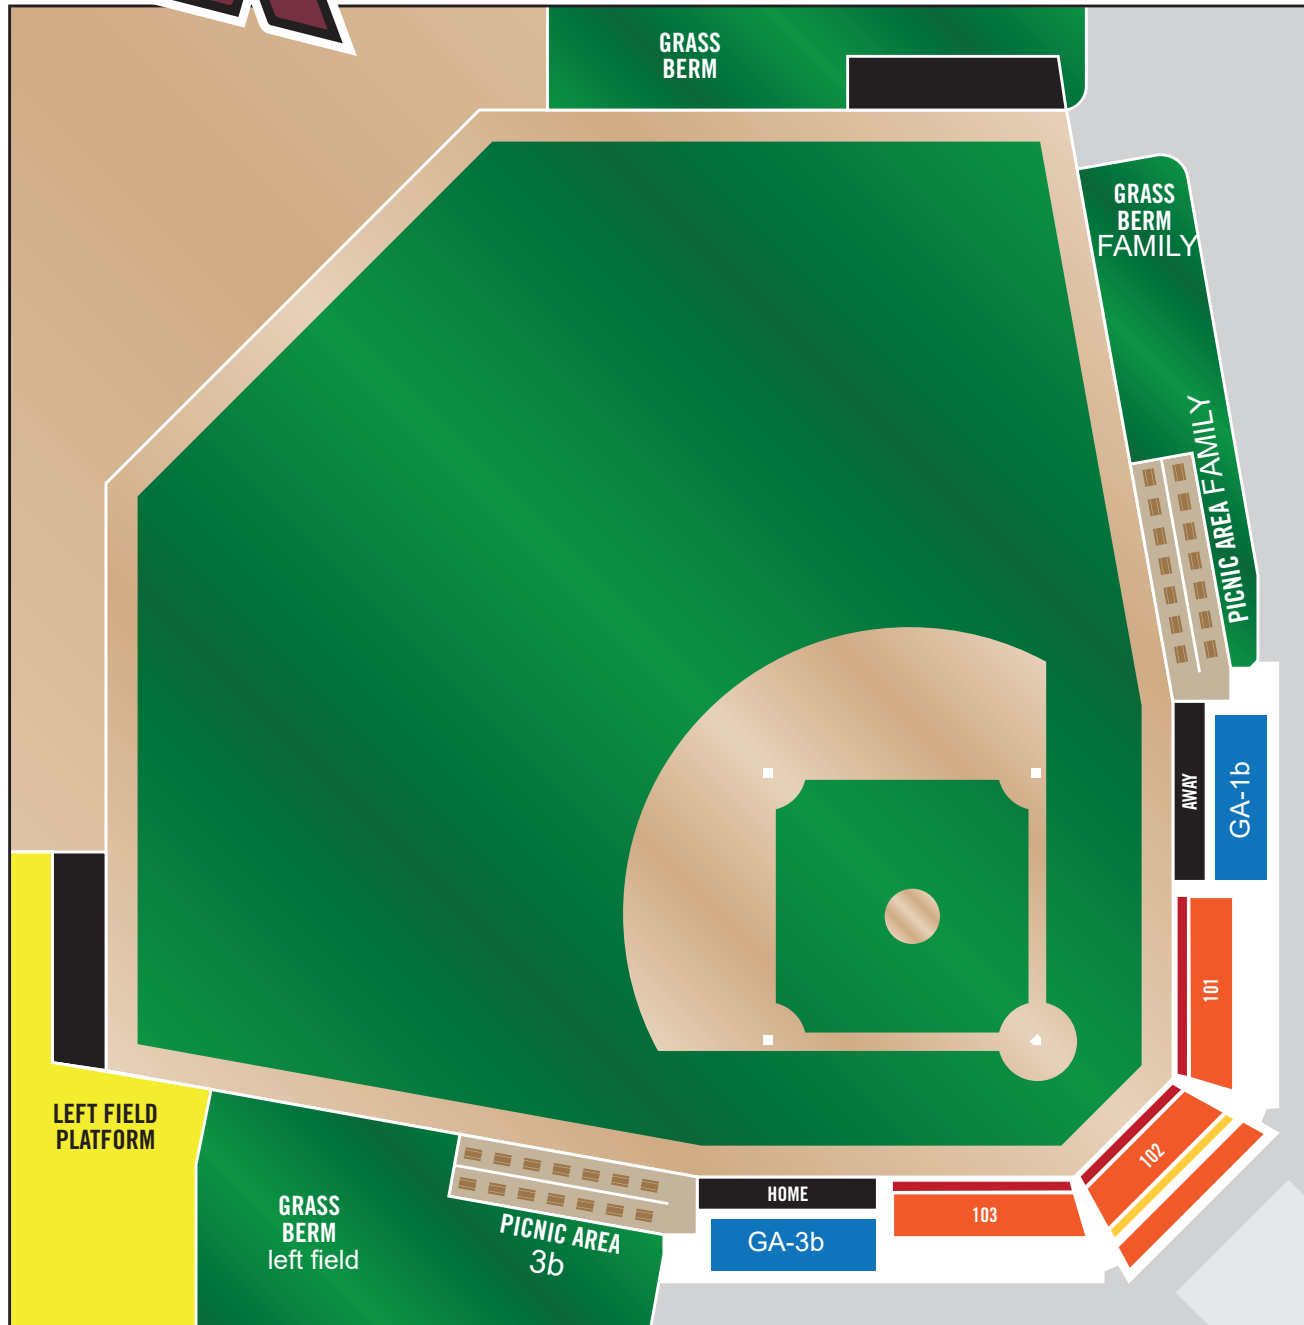

RIDGEFIELD RAPTORS

SEATING CHART

- Premium First Row
- Premium Seating
- Premium ADA
- GA Bleachers 1b
- GA Bleachers 3b
- Picnic Area Family - WellHaven Pet Health
- Picnic Area 3b - First Centennial Mortgage
- GA Grass Berm Family - Dick Hannah Dealerships
- GA Grass Berm left field
- GA Left Field Platform/ADA - Les Schwab Tire Centers